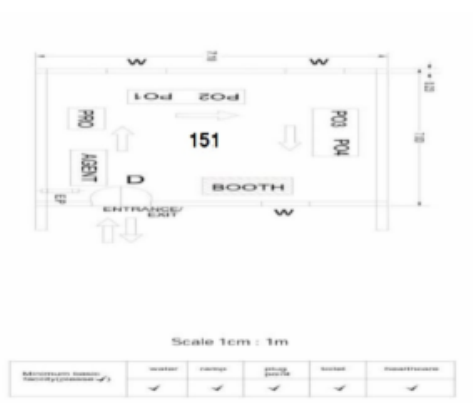

Nazri Naksha

Google Map View

Polling Station Building Front View

Polling Station Front View

Cad View

Key MAP View