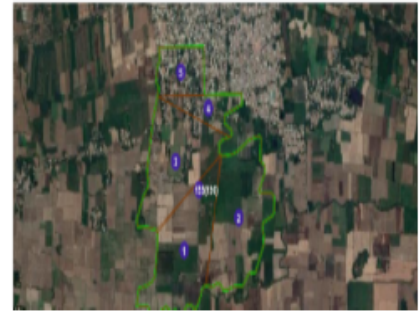

Nazri Naksha

Google Map View