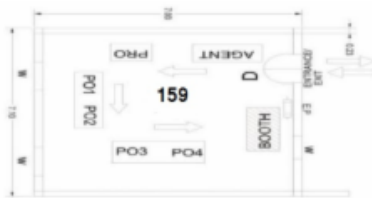

Google Map View

Polling Station Building Front View

Polling Station Front View

Cad View

Key MAP View

Scale 1cm : 1m

Minimums Basic Facility/Provision	water	sewer	drain	electric	sanitation
	✓	✓	✓	✓	✓

KEY MAP  
 (A) LANDMARK  
 (B) ROAD NAMES  
 (C) TRAFFIC FLOW