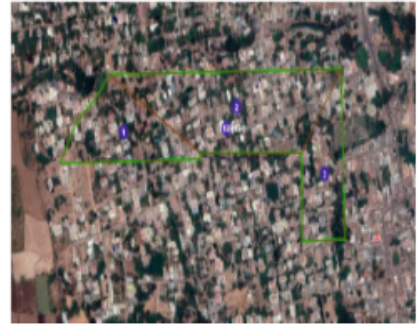

Nazri Naksha

Google Map View