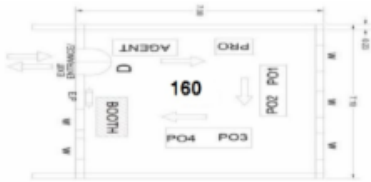

Google Map View

Polling Station Building Front View

Polling Station Front View

Cad View

Scale 1cm : 1m

Minimum Basic Facility/amenity	water	ramp	plug point	fan	headroom
	✓	✓	✓	✓	✓

Key MAP View

KEY MAP
 (A) LANDMARK
 (B) ROAD NAMES
 (C) TRAFFIC FLOW