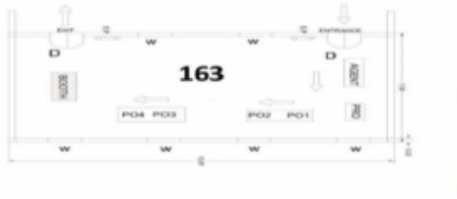

Google Map View

Polling Station Building Front View

Polling Station Front View

Cad View

Key MAP View

Scale 1cm : 1m

Minimums Items Facility/amenity	water	ramp	plugg point	boiler	handicapped
	✓	✓	✓	✓	✓

KEY MAP  
(A) LANEWARK  
(B) ROAD NAMES  
(C) TRAFFIC FLOW