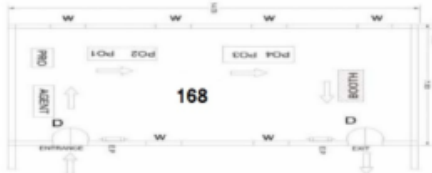

Google Map View

Polling Station Building Front View

Polling Station Front View

Cad View

Scale 1cm : 1m

Microcomputer System	water	camp	polling point	social	health centre
	✓	✓	✓	✓	✓

Key MAP View

P.S.No. 168
Panchayat Union
school, Laigudi