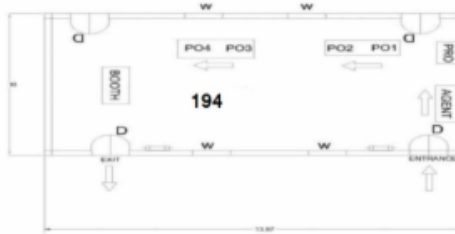

Nazri Naksha

Google Map View

Polling Station Building Front View

Polling Station Front View

Cad View

Key MAP View

P.S.No. 194

Minimum Basic Requirements	water	sewer	power supply	sanit	healthiness
	✓	✓	✓	✓	✓