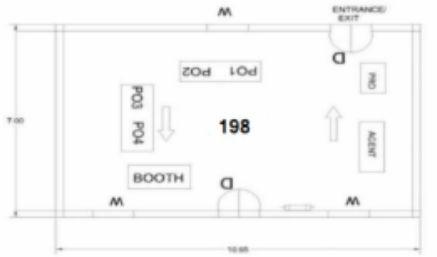

Google Map View

Polling Station Building Front View

Polling Station Front View

Cad View

Key MAP View

Minimum Scale	Scale	Unit	Scale	Scale	Scale
1:1000	1:1000	1:1000	1:1000	1:1000	1:1000

Key Plan
 (A) Landmark
 (B) Road Names
 (C) Traffic Flow