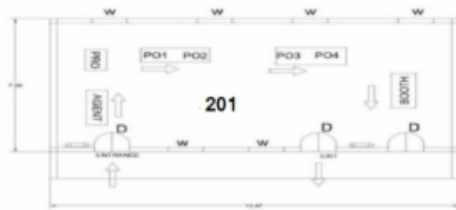

Google Map View

Polling Station Building Front View

Polling Station Front View

Cad View

Key MAP View

Minimum Basic Facility (provision)	water	panch	shug	social	healthcare
	✓	✓	✓	✓	✓

Key Plan  
 (A) Landmark  
 (B) Road Names  
 (C) Traffic Flow