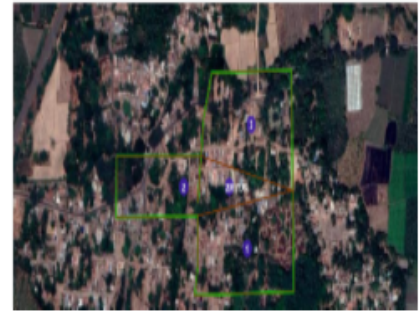

Nazri Naksha

Google Map View