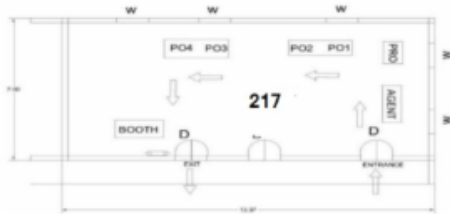

வாக்காளர் பதிவு அலுவலரின்  
கையொப்பம்

Nazri Naksha

Google Map View

Polling Station Building Front View

Polling Station Front View

Cad View

Key MAP View

| Microcomputer based facility/feature | Booth | PO/PO2 | PO1/PO3 | Booth | Handicapped |
|--------------------------------------|-------|--------|---------|-------|-------------|
|                                      | ✓     | ✓      | ✓       | ✓     | ✓           |