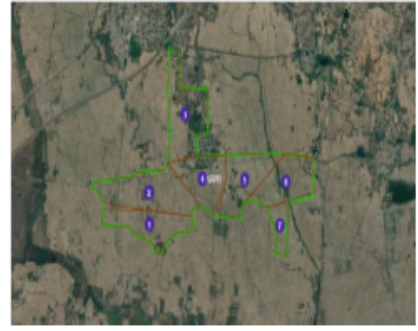

Nazri Naksha

Google Map View