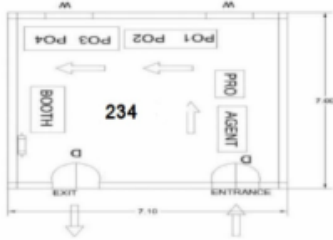

Google Map View

Polling Station Building Front View

Polling Station Front View

Cad View

Key MAP View

Minimum Basic Facility/Provision	water	sanitation	group notice	socket	Provision
✓	✓	✓	✓	✓	✓

Key Plan
(A) Landmark
(B) Road Names
(C) Traffic Flow