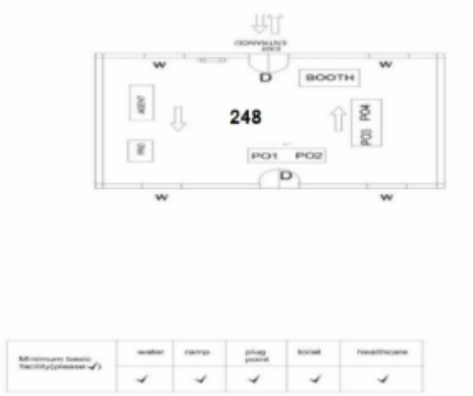

Nazri Naksha

Google Map View

Polling Station Building Front View

Polling Station Front View

Cad View

Key MAP View