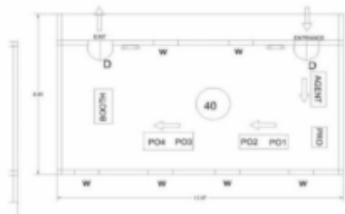

Google Map View

Polling Station Building Front View

Polling Station Front View

Cad View

Key MAP View

Minimum basic facility (annexure 4)	water	ramp	plug point	toilet	hearthouse
	✓	✓	✓	✓	✓

Key Plan
 (A) Landmark
 (B) Road Names
 (C) Traffic Flow