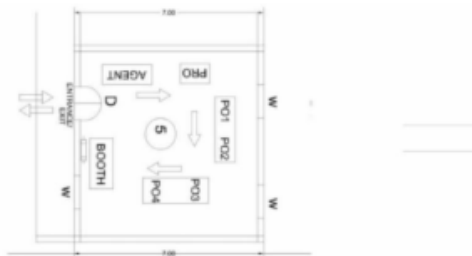

வாக்காளர் பதிவு அலுவலரின்
கையொப்பம்

Nazri Naksha

Google Map View

Polling Station Building Front View

Polling Station Front View

Cad View

Key MAP View

| Minimum Basic Facility/Feature | water | drain | road | light | sanitation |
|--------------------------------|-------|-------|------|-------|------------|
| Minimum Basic Facility/Feature | ✓ | ✓ | ✓ | ✓ | ✓ |