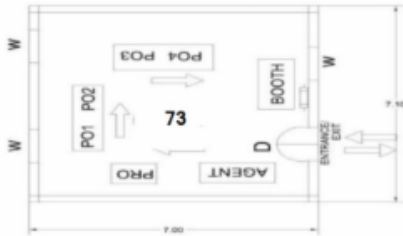

Cad View

Key MAP View

Minimums	Water	Drainage	Electricity	Sanitation	Accessibility
✓	✓	✓	✓	✓	✓

Key Plan
(A) Landmark
(B) Road Names
(C) Traffic Flow