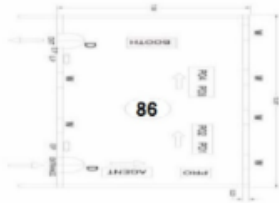

Google Map View

Polling Station Building Front View

Polling Station Front View

Cad View

Key MAP View

Minimum basic facility (presence ✓)	water	ramp	plug point	toilet	healthcare
	✓	✓	✓	✓	✓

KEY MAP
(A) LANDMARK
(B) ROAD NAMES
(C) TRAFFIC FLOW