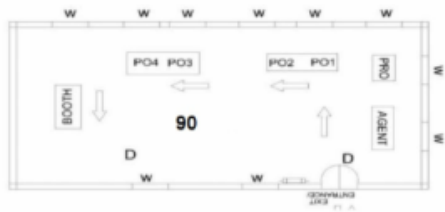

Google Map View

Polling Station Building Front View

Polling Station Front View

Cad View

Minimum basic facility (please ✓)	water	ramp	plug point	toilet	healthcare
	✓	✓	✓	✓	✓

Key MAP View

Key Plan
(A) Landmark
(B) Road Names
(C) Traffic Flow