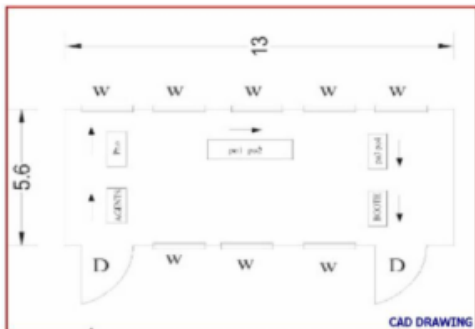

வாக்காளர் பதிவு அலுவலரின்
கையொப்பம்

Nazri Naksha

Google Map View

Polling Station Building Front View

Polling Station Front View

Cad View

Key MAP View

| Minimum Basic Facility (Please) | Water | Ramp | Plug Points | Toilet | Health Care |
|---------------------------------|-------|------|-------------|--------|-------------|
| | ✓ | ✓ | ✓ | ✓ | ✓ |