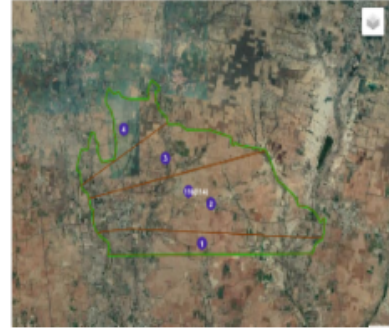

Nazri Naksha

Google Map View