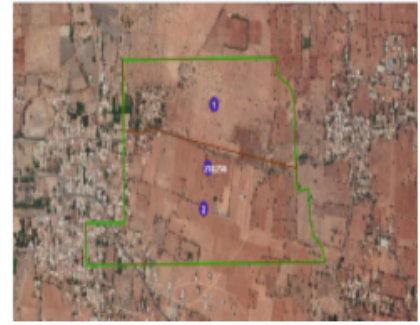

Nazri Naksha

Google Map View