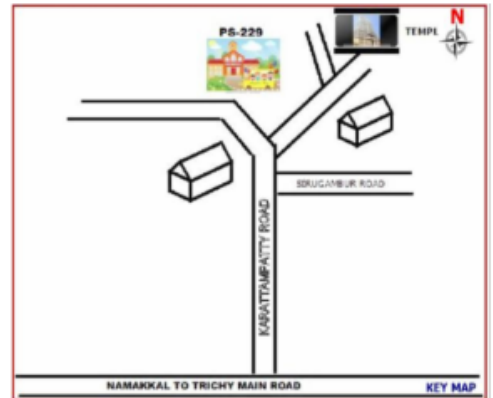

Cad View

Key MAP View

Minimum Basic Facility (Please)	Water	Ramp	Plug Points	Toilet	Health Care
	✓	✓	✓	✓	✓