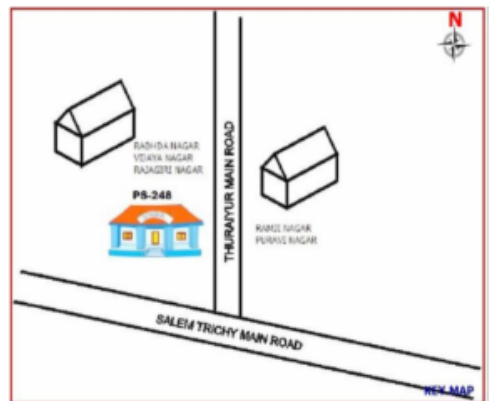

Cad View

Key MAP View

Minimum Basic Facility (Please)	Water	Ramp	Plug Points	Toilet	Health Care
	✓	✓	✓	✓	✓