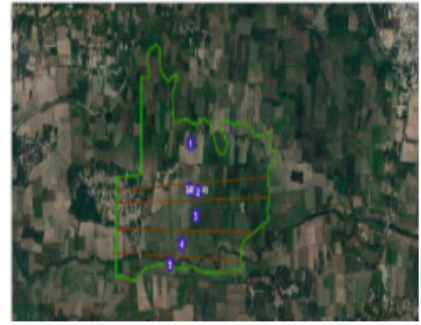

Nazri Naksha

Google Map View