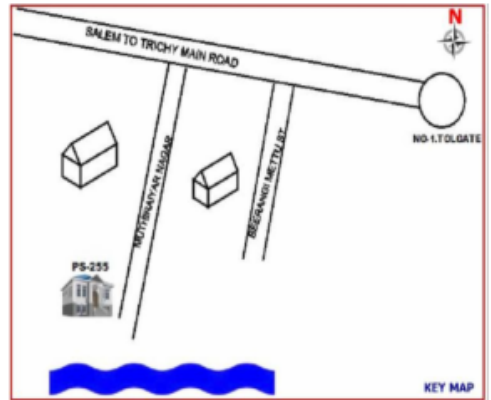

Cad View

Key MAP View

Minimum Basic Facility (Please)	Water	Ramp	Plug Points	Toilet	Health Care
	✓	✓	✓	✓	✓