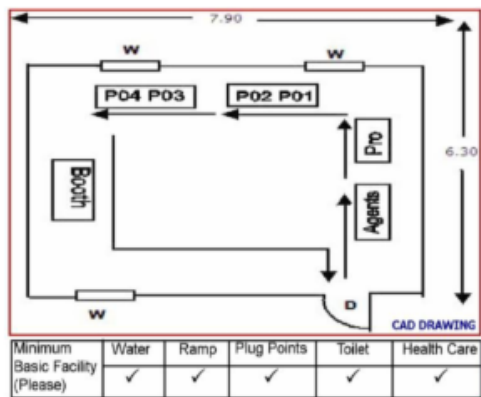

Nazri Naksha

Google Map View

Polling Station Building Front View

Polling Station Front View

Cad View

Key MAP View