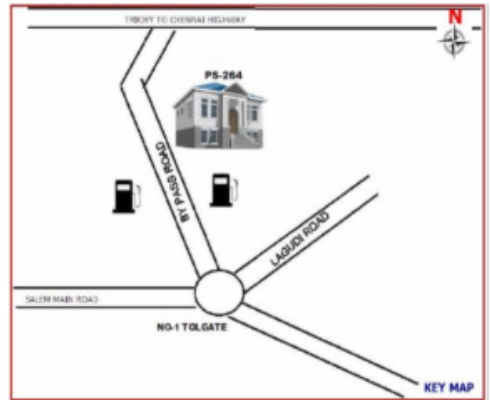

Cad View

Key MAP View

Minimum Basic Facility (Please)	Water	Ramp	Plug Points	Toilet	Health Care
	✓	✓	✓	✓	✓