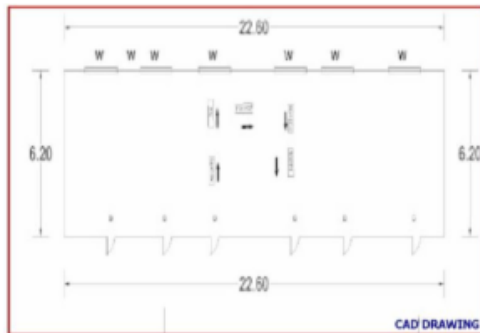

கையொப்பம்

Nazri Naksha

Google Map View

Polling Station Building Front View

Polling Station Front View

Cad View

Key MAP View

Minimum Basic Facility (Please)	Water	Ramp	Plug Points	Toilet	Health Care
	✓	✓	✓	✓	✓