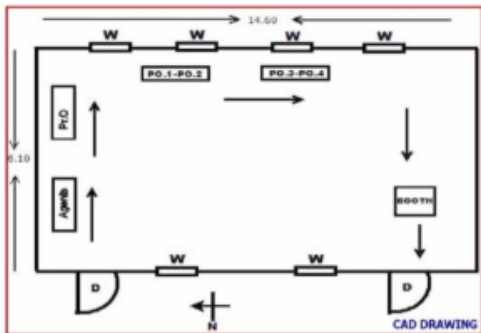

Cad View

Key MAP View

Minimum Basic Facility (Please)	Water	Ramp	Plug Points	Toilet	Health Care
	✓	✓	✓	✓	✓