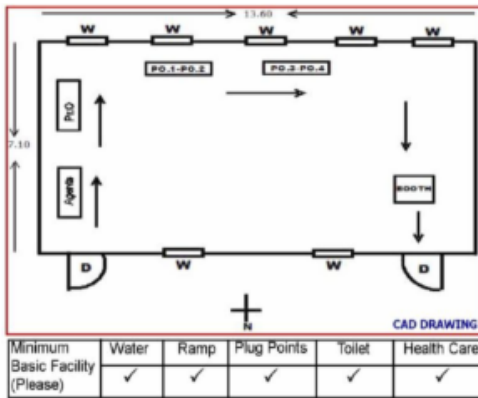

Nazri Naksha

Google Map View

Polling Station Building Front View

Polling Station Front View

Cad View

Key MAP View