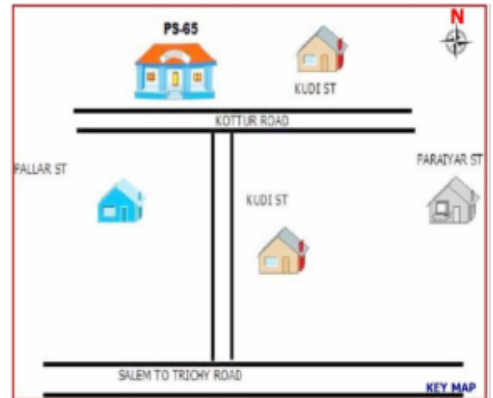

Cad View

Key MAP View

Minimum Basic Facility (Please)	Water	Ramp	Plug Points	Toilet	Health Care
	✓	✓	✓	✓	✓