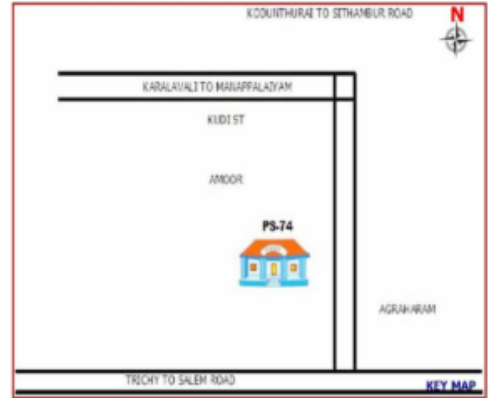

Cad View

Key MAP View

Minimum Basic Facility (Please)	Water	Ramp	Plug Points	Toilet	Health Care
	✓	✓	✓	✓	✓