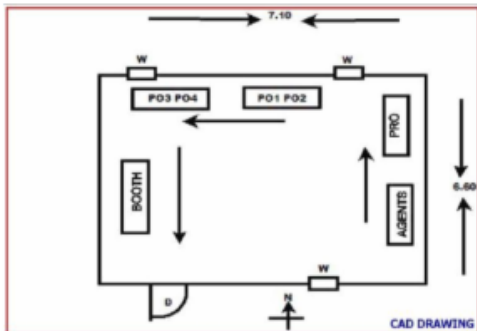

Cad View

Key MAP View

Minimum Basic Facility (Please)	Water	Ramp	Plug Points	Toilet	Health Care
	✓	✓	✓	✓	x