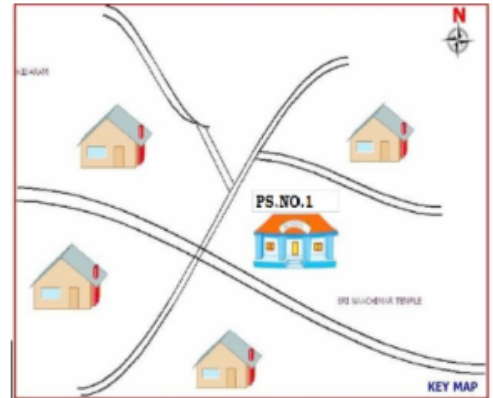

Cad View

Key MAP View

Minimum Basic Facility (Please)	Water	Ramp	Plug Points	Toilet	Health Care
	✓	✓	✓	✓	x