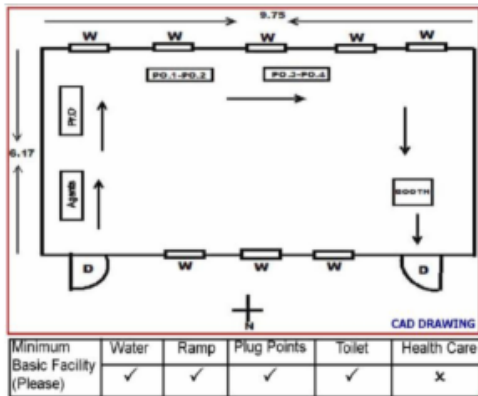

Nazri Naksha

Google Map View

Polling Station Building Front View

Polling Station Front View

Cad View

Key MAP View