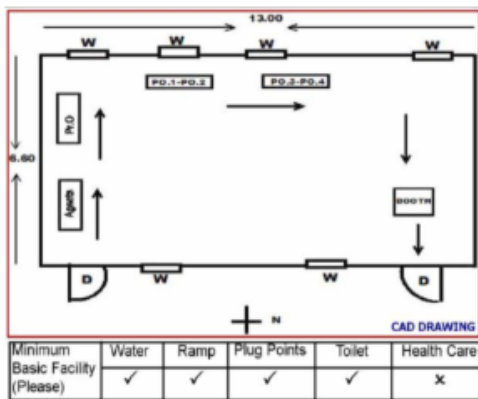

Nazri Naksha

Google Map View

Polling Station Building Front View

Polling Station Front View

Cad View

Key MAP View