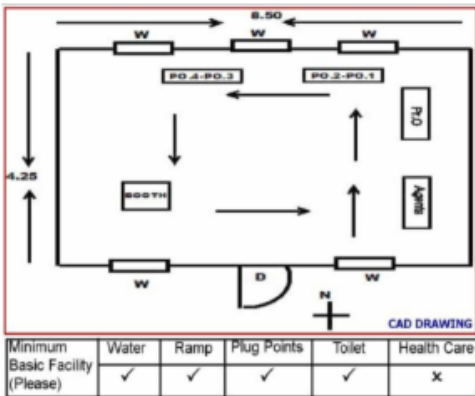

Nazri Naksha

Google Map View

Polling Station Building Front View

Polling Station Front View

Cad View

Key MAP View