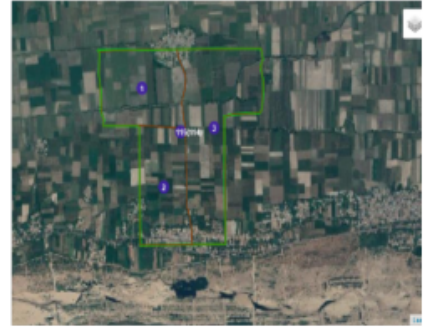

Nazri Naksha

Google Map View