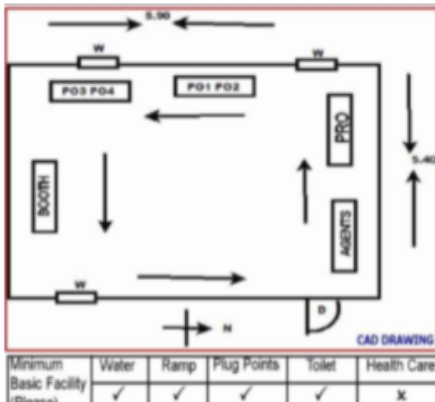

Nazri Naksha

Google Map View

Polling Station Building Front View

Polling Station Front View

Cad View

Key MAP View