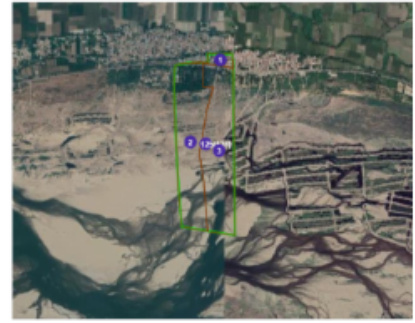

Nazri Naksha

Google Map View