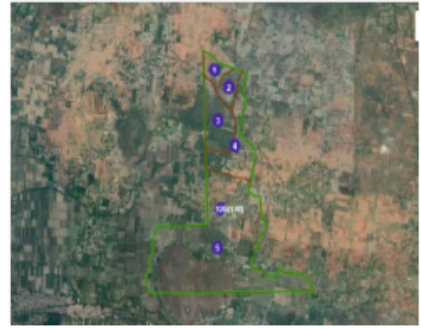

Nazri Naksha

Google Map View