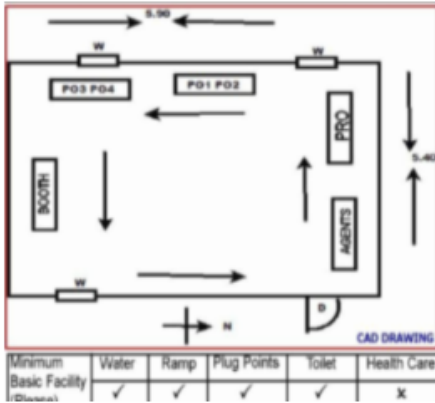

Nazri Naksha

Google Map View

Polling Station Building Front View

Polling Station Front View

Cad View

Key MAP View