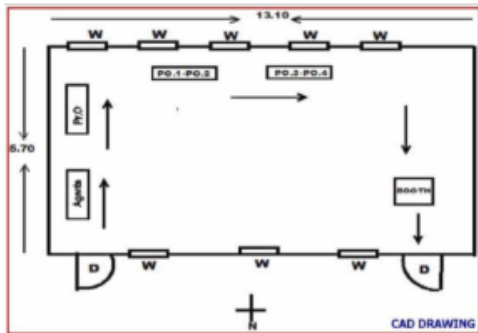

Cad View

Key MAP View

Minimum Basic Facility (Please)	Water	Ramp	Plug Points	Toilet	Health Care
	✓	✓	✓	✓	x