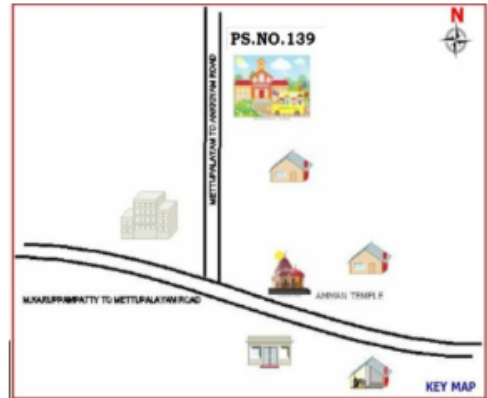

Cad View

Key MAP View

Minimum Basic Facility (Please)	Water	Ramp	Plug Points	Toilet	Health Care
	✓	✓	✓	✓	x