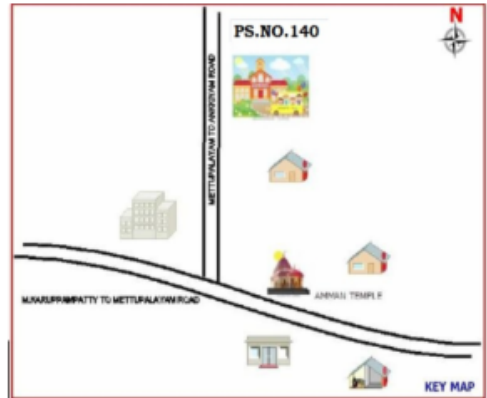

Cad View

Key MAP View

Minimum Basic Facility (Please)	Water	Ramp	Plug Points	Toilet	Health Care
	✓	✓	✓	✓	X