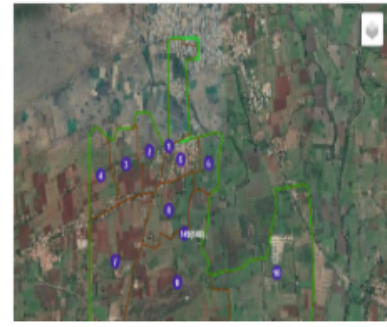

Nazri Naksha

Google Map View