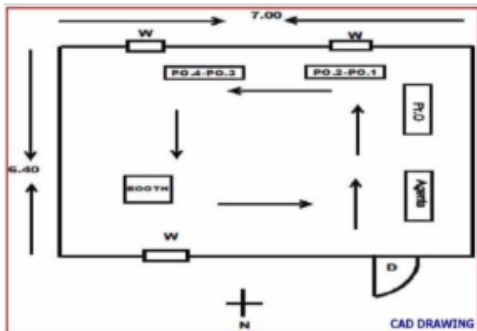

Cad View

Key MAP View

Minimum Basic Facility (Please)	Water	Ramp	Plug Points	Toilet	Health Care
	✓	✓	✓	✓	x