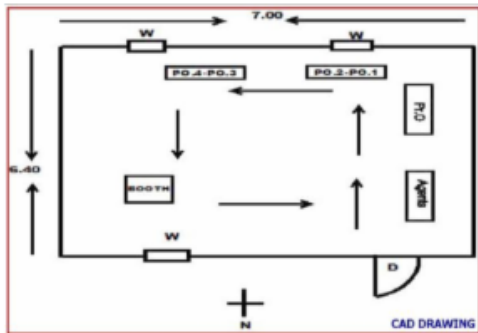

Nazri Naksha

Google Map View

Polling Station Building Front View

Polling Station Front View

Cad View

Minimum Basic Facility (Please)	Water	Ramp	Plug Points	Toilet	Health Care
	✓	✓	✓	✓	x

Key MAP View