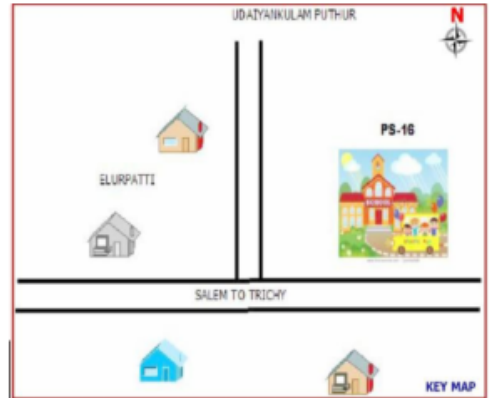

Cad View

Key MAP View

Minimum Basic Facility (Please)	Water	Ramp	Plug Points	Toilet	Health Care
	✓	✓	✓	✓	x