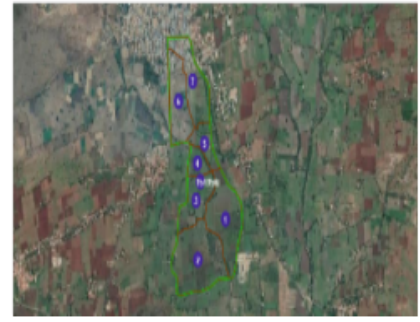

Nazri Naksha

Google Map View