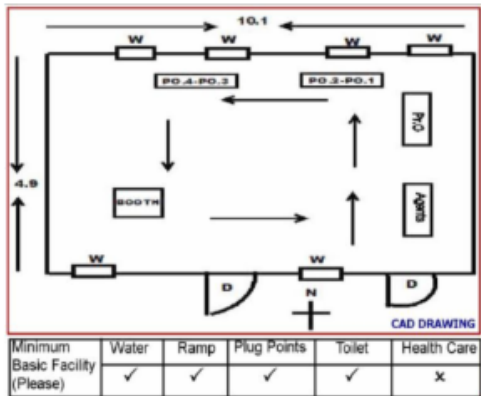

Nazri Naksha

Google Map View

Polling Station Building Front View

Polling Station Front View

Cad View

Key MAP View