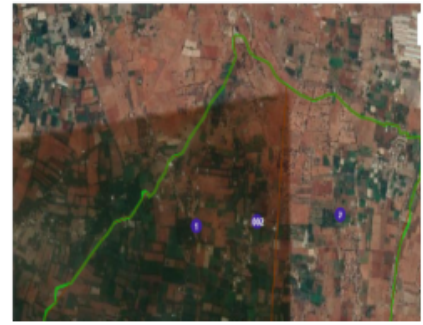

Nazri Naksha

Google Map View