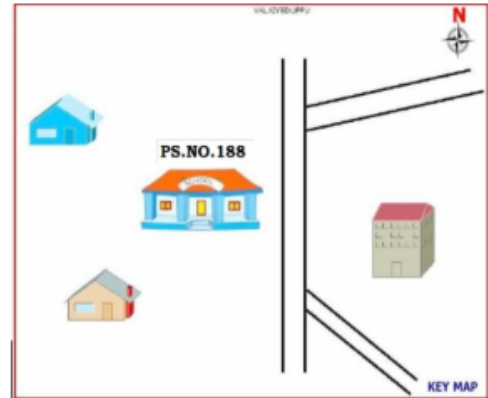

Cad View

Key MAP View

Minimum Basic Facility (Please)	Water	Ramp	Plug Points	Toilet	Health Care
	✓	✓	✓	✓	x